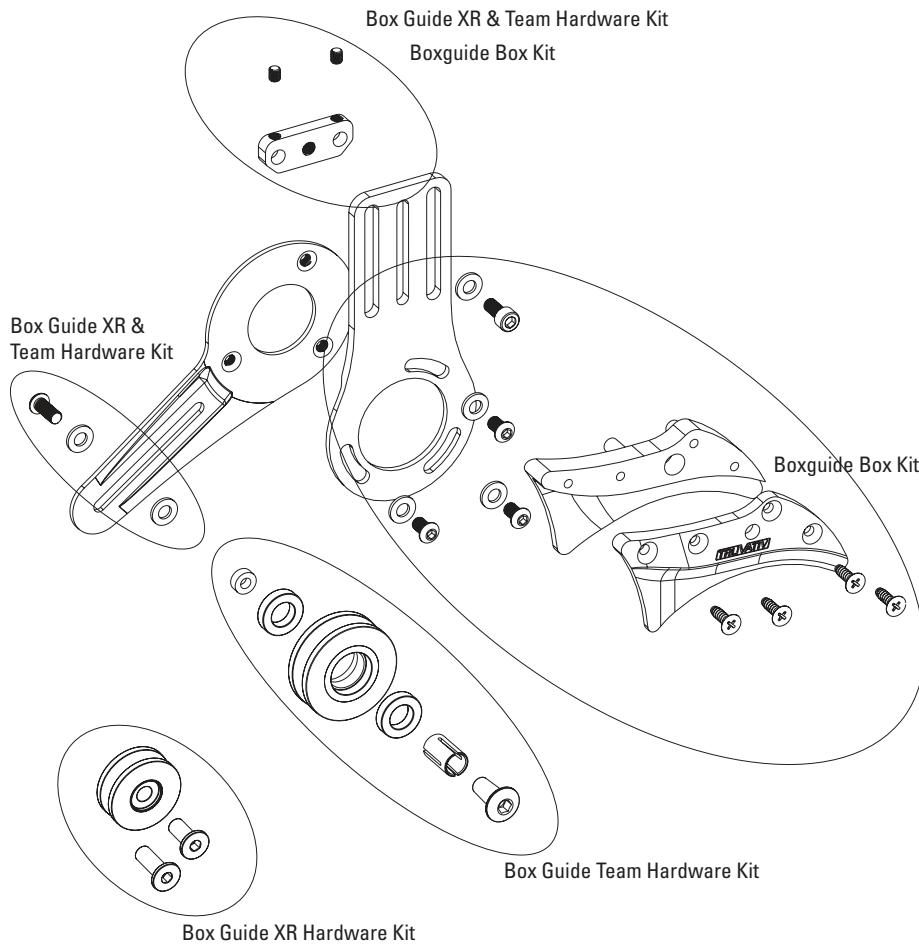

BOX GUIDE / CHAIN TENSIONER