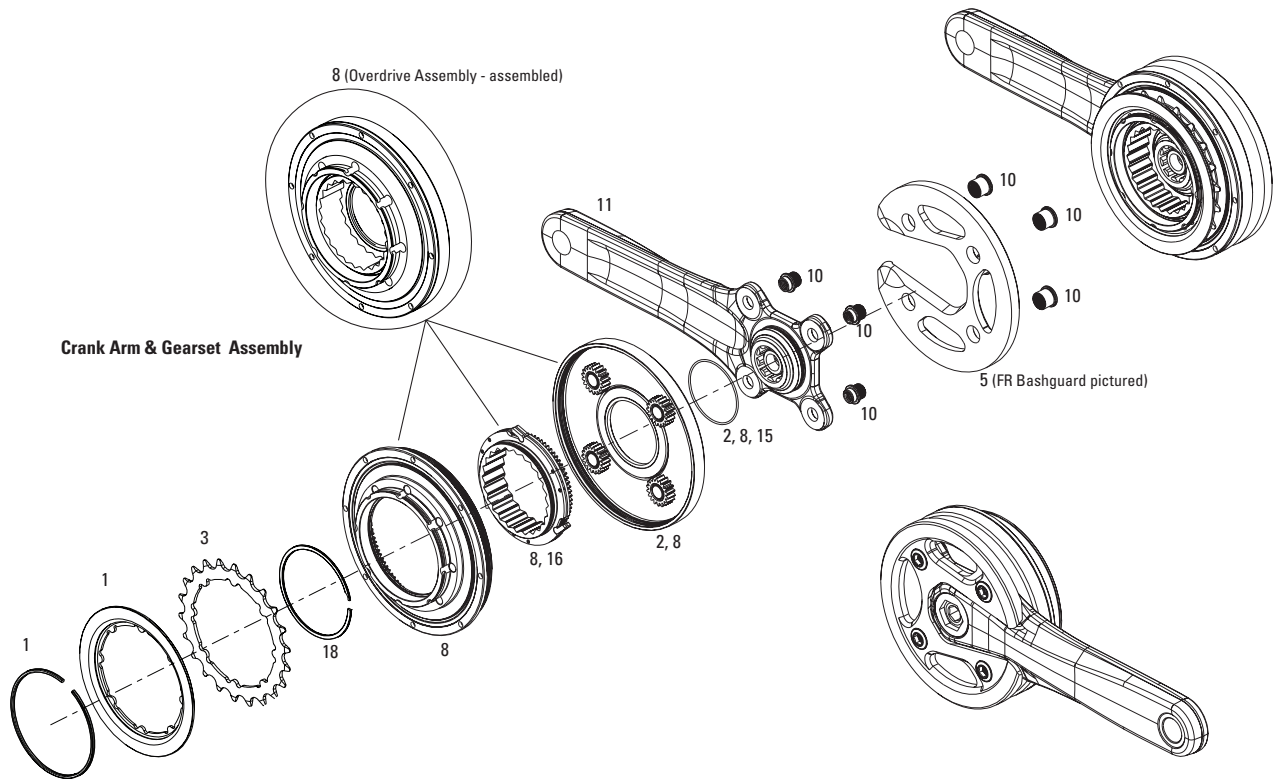

Crank Arm & Gearset Assembly