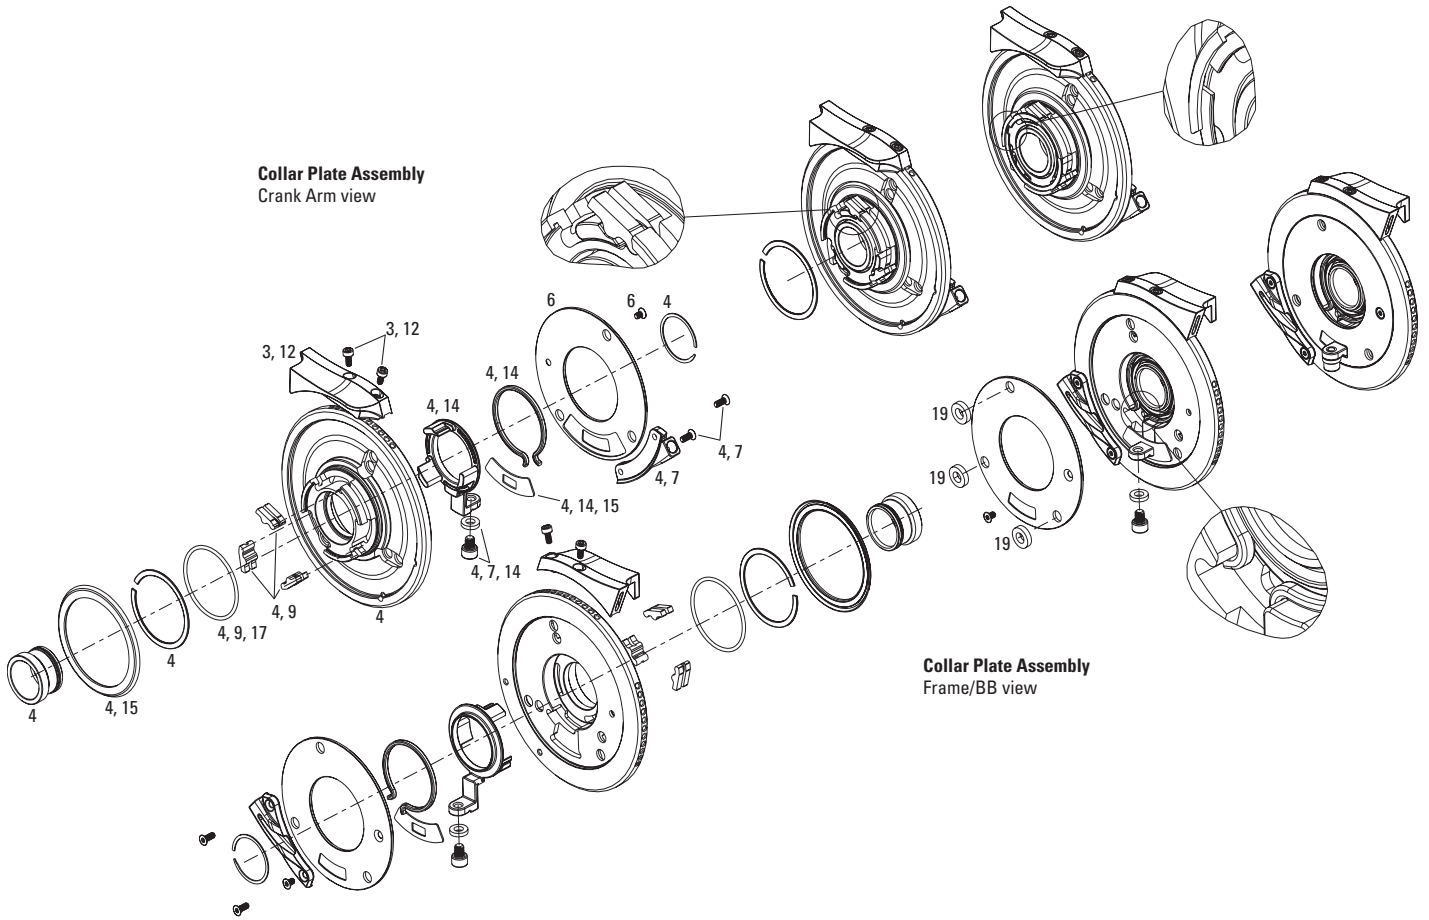

Collar Plate Assembly
Frame/BB view

TRANSMISSION - HAMMERSCHMIDT - ALL MOUNTAIN & FREERIDE

Collar Plate Assembly
Crank Arm view