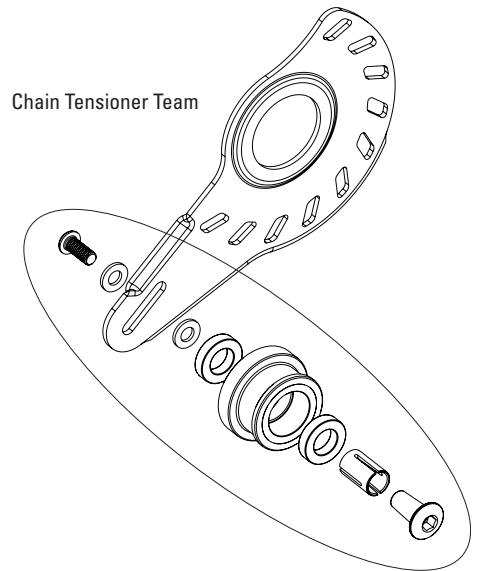

BOX GUIDE / CHAIN TENSIONER