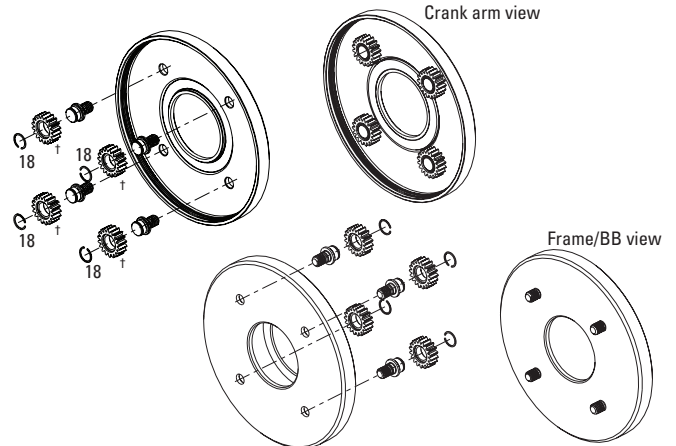

Crankarm Gearset Carrier Assembly

Note: If planet gears (†) are damaged, must replace complete carrier assembly (11-6115-508-000) or complete Overdrive assembly (11-6115-524-000). Individual planet gears are not available separately.